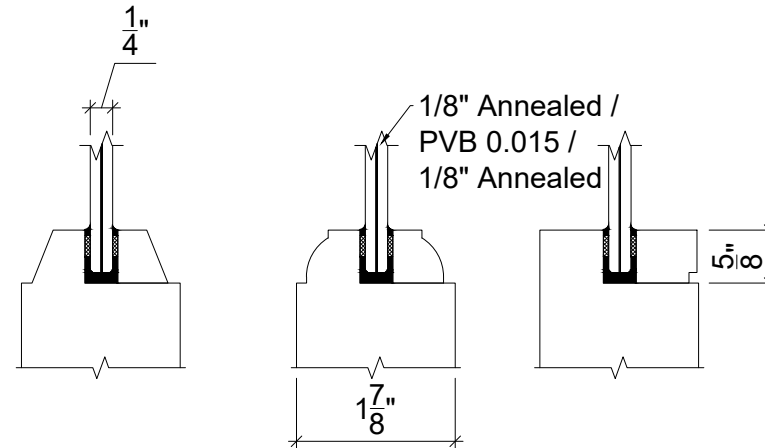

# Contemporary Casement Crank Out

Exterior Elevation

## Contemporary Crank Out Casement Window

- Thickness: 1  $\frac{7}{8}$ "
- Jamb Depth: 5"
- Glass: 1/4" Laminated
- Screen: 1  $\frac{1}{4}$ " Fixed Removable
- Hardware: Concealed hinges, Operator & Sash lock by Truth
- Wood: Mahogany

## Contemporary Crank Out Casement Window

- Thickness: 1 7/8"
- Jamb Depth: 5"
- Glass: 3/4" O.A. Temp IG
- Screen: 1 1/4" Fixed Removable
- Hardware: Concealed hinges, Operator & Sash lock by Truth
- Wood: Mahogany