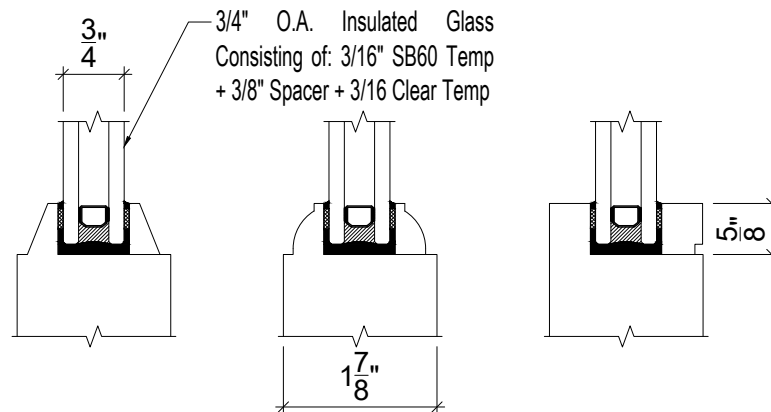

# Contemporary Casement Crank Out

Exterior Elevation

## Contemporary Crank Out Casement Window

- Thickness: 1  $\frac{7}{8}$ "
- Jamb Depth: 5"
- Glass: 1/4" Laminated
- Screen: 1  $\frac{1}{4}$ " Fixed Removable
- Hardware: Concealed hinges, Operator & Sash lock by Truth
- Wood: Mahogany

## Contemporary Crank Out Casement Window

- Thickness: 1 7/8"
- Jamb Depth: 5"
- Glass: 3/4" O.A. Temp IG
- Screen: 1 1/4" Fixed Removable
- Hardware: Concealed hinges, Operator & Sash lock by Truth
- Wood: Mahogany