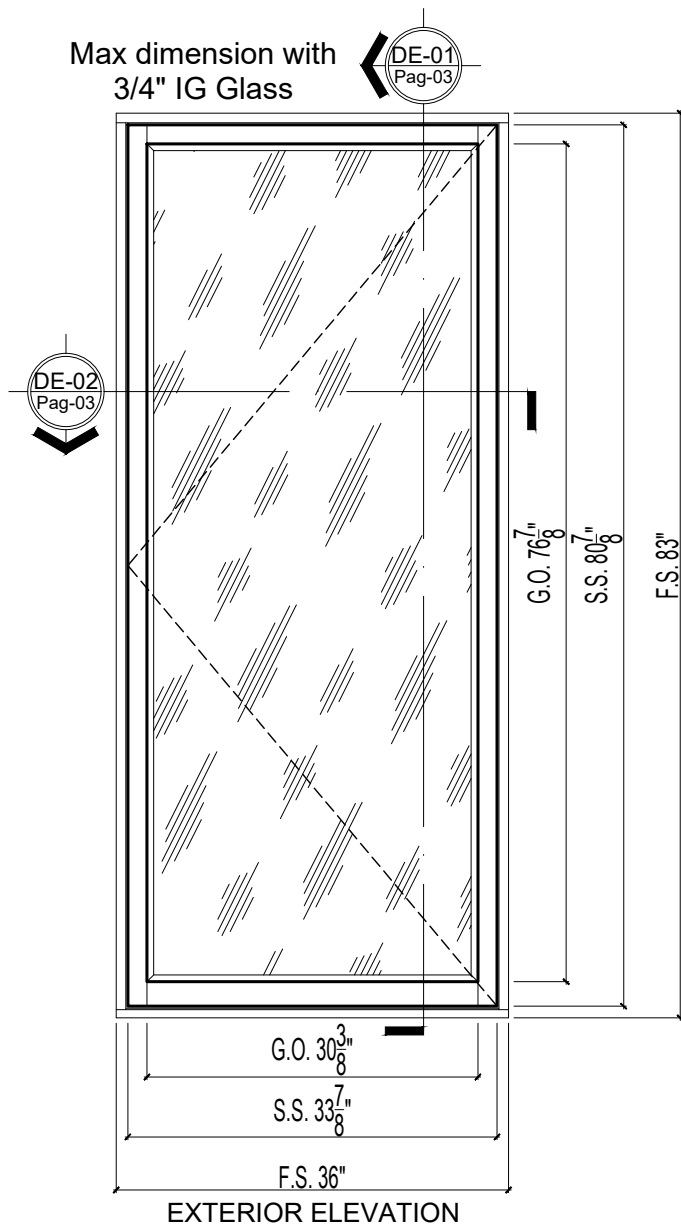

# Contemporary Casement Crank Out

Exterior Elevation

## Contemporary Crank Out Casement Window

- Thickness: 1  $\frac{7}{8}$ "
- Jamb Depth: 5"
- Glass: 1/4" Laminated
- Screen: 1  $\frac{1}{4}$ " Fixed Removable
- Hardware: Concealed hinges, Operator & Sash lock by Truth
- Wood: Mahogany

## Contemporary Crank Out Casement Window

- Thickness: 1 7/8"
- Jamb Depth: 5"
- Glass: 3/4" O.A. Temp IG
- Screen: 1 1/4" Fixed Removable
- Hardware: Concealed hinges, Operator & Sash lock by Truth
- Wood: Mahogany