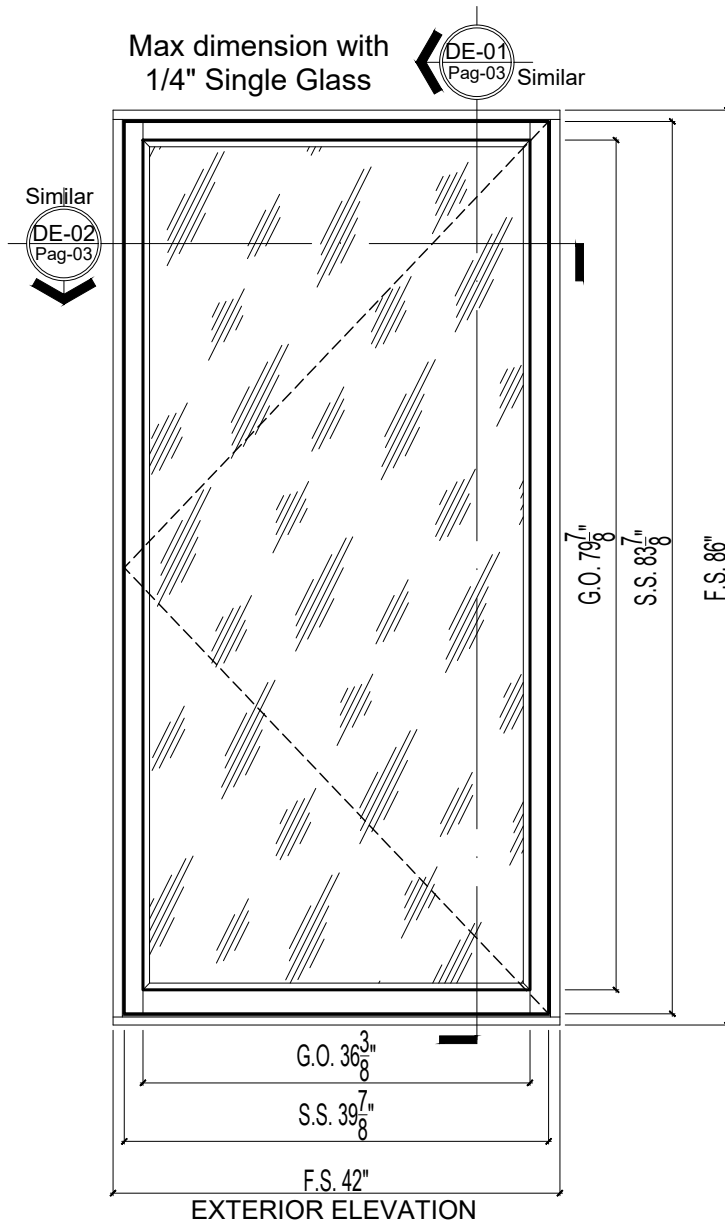

# Contemporary Casement Crank Out

Exterior Elevation

## Contemporary Crank Out Casement Window

- Thickness: 1  $\frac{7}{8}$ "
- Jamb Depth: 5"
- Glass: 1/4" Laminated
- Screen: 1  $\frac{1}{4}$ " Fixed Removable
- Hardware: Concealed hinges, Operator & Sash lock by Truth
- Wood: Mahogany

## Contemporary Crank Out Casement Window

- Thickness: 1 7/8"
- Jamb Depth: 5"
- Glass: 3/4" O.A. Temp IG
- Screen: 1 1/4" Fixed Removable
- Hardware: Concealed hinges, Operator & Sash lock by Truth
- Wood: Mahogany