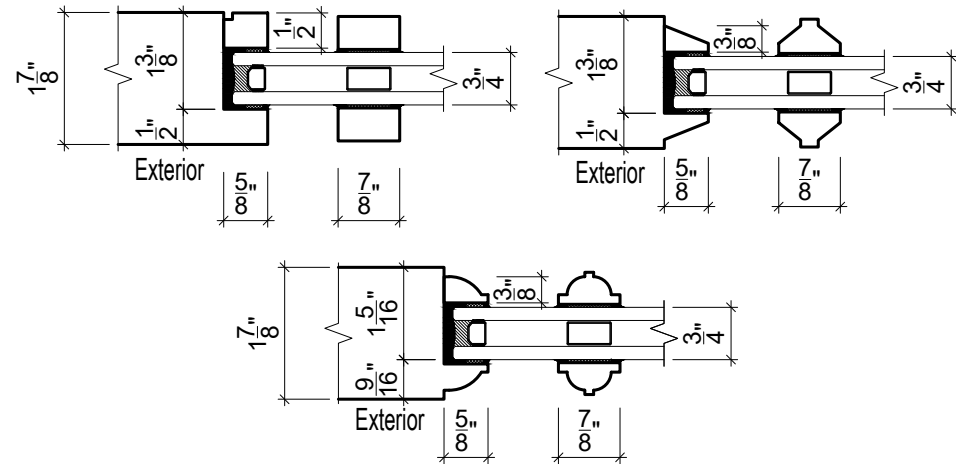

Push Out Casement Window w/ butt hinges

Exterior Elevation & Sash Profiles

Contemporary Push Out Casement Window

- Thickness: 1 7/8"
- Jamb Depth: 4"
- Glass: 3/4" O.A. Tempered IG
- Hardware: Concealed friction hinge by truth, Lock system by Siegenia
- Wood: Mahogany

Push Out Casement Window w/ butt hinges

Exterior Elevation & Sash Profiles