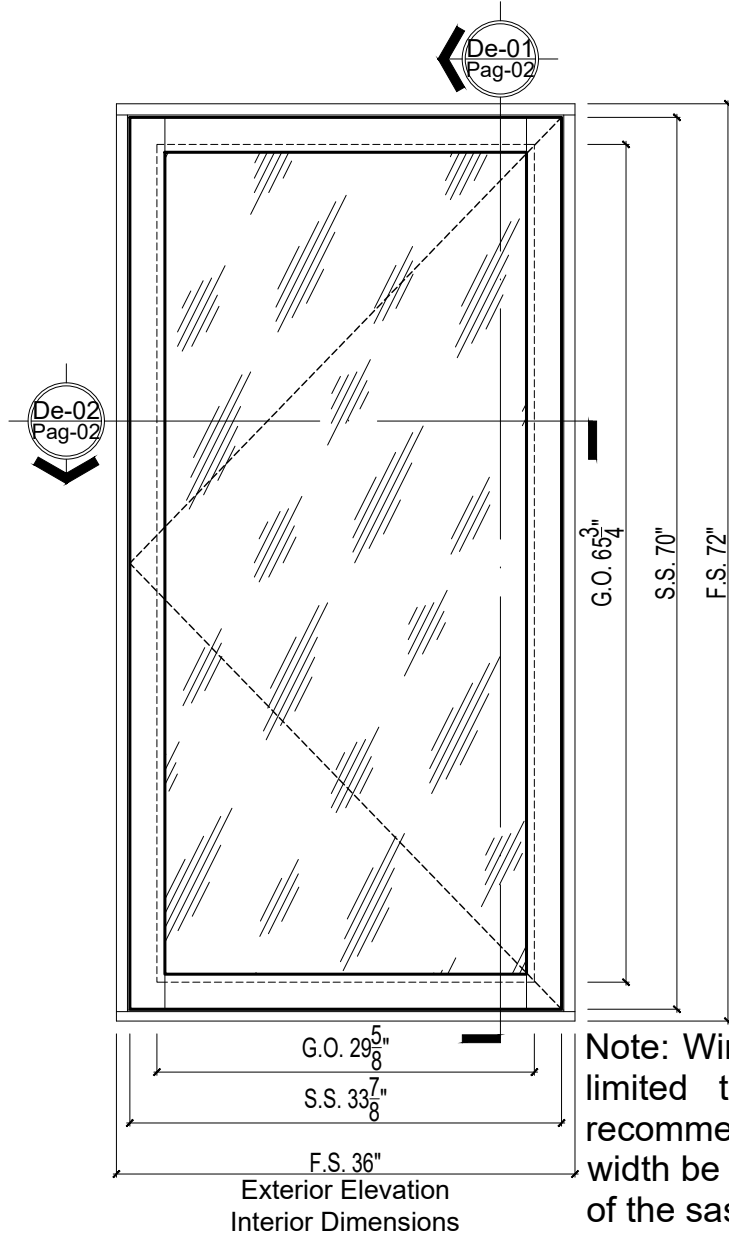

Push Out Casement Window w/ butt hinges

Exterior Elevation & Sash Profiles

Contemporary Push Out Casement Window

- Thickness: 1 7/8"
- Jamb Depth: 4"
- Glass: 3/4" O.A. Tempered IG
- Hardware: Concealed friction hinge by truth, Lock system by Siegenia
- Wood: Mahogany

Push Out Casement Window w/ butt hinges

Exterior Elevation & Sash Profiles