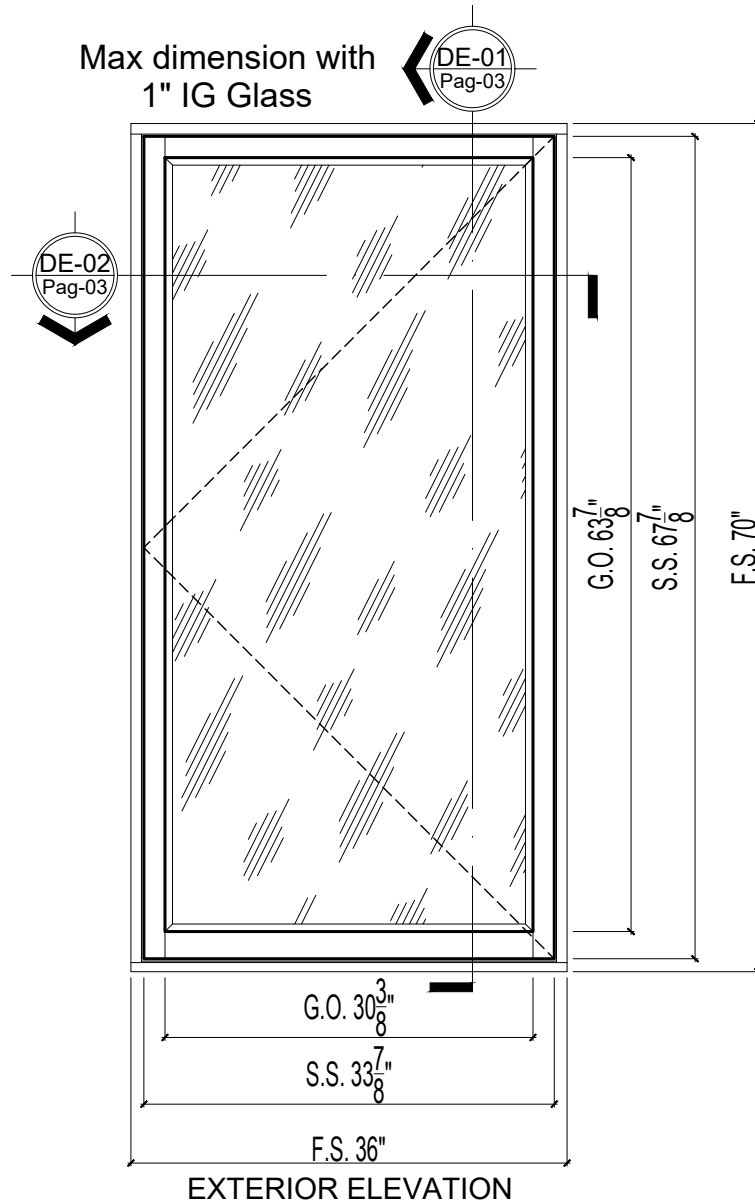

Contemporary Casement Crank Out

Exterior Elevation

Contemporary Crank Out Casement Window

- Thickness: 2 1/4"
- Jamb Depth: 5 1/2"
- Glass: 1/4" Laminated
- Screen: 1 1/4" Fixed Removable
- Hardware: Concealed hinges, Operator & Sash lock by Truth
- Wood: Mahogany

Contemporary Casement Crank Out

Exterior Elevation

Contemporary Crank Out Casement Window

- Thickness: 2 1/4"
- Jamb Depth: 5 1/2"
- Glass: 1" O.A. Laminated IG
- Screen: 1 1/4" Fixed Removable
- Hardware: Concealed hinges, Operator & Sash lock by Truth
- Wood: Mahogany