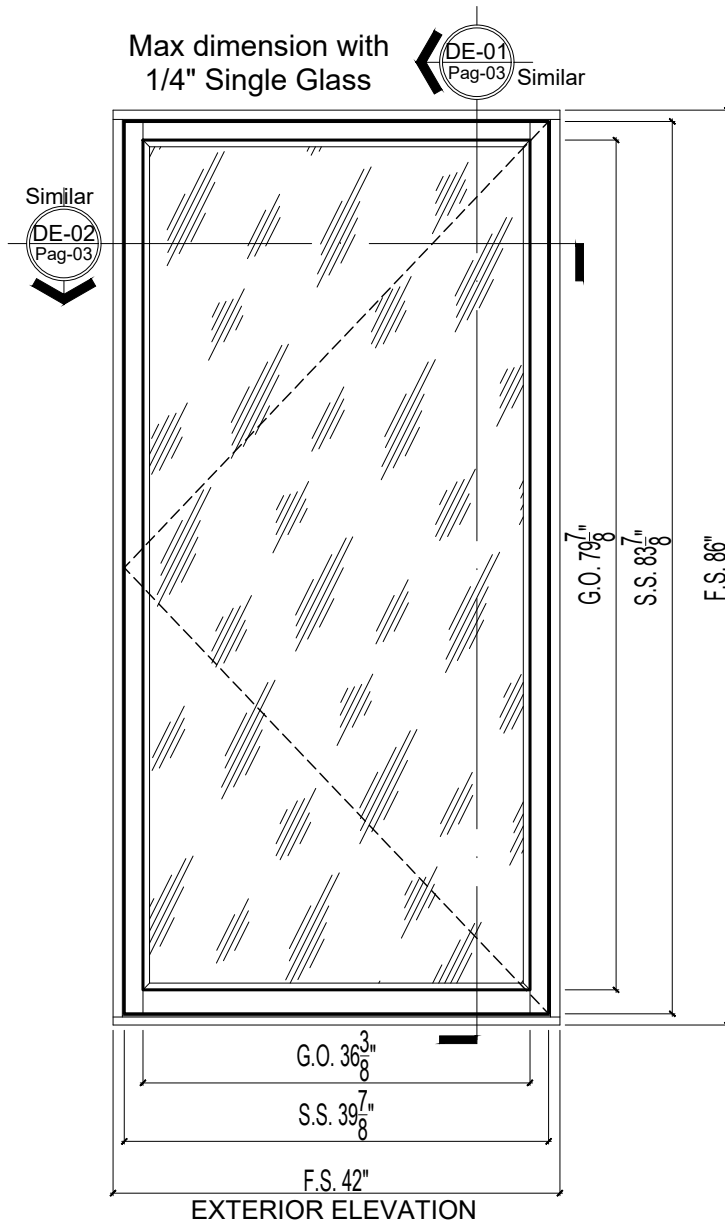

Contemporary Casement Crank Out

Exterior Elevation

Contemporary Crank Out Casement Window

- Thickness: 2 1/4"
- Jamb Depth: 5 1/2"
- Glass: 1/4" Laminated
- Screen: 1 1/4" Fixed Removable
- Hardware: Concealed hinges, Operator & Sash lock by Truth
- Wood: Mahogany

Contemporary Casement Crank Out

Exterior Elevation

Contemporary Crank Out Casement Window

- Thickness: 2 1/4"
- Jamb Depth: 5 1/2"
- Glass: 1" O.A. Laminated IG
- Screen: 1 1/4" Fixed Removable
- Hardware: Concealed hinges, Operator & Sash lock by Truth
- Wood: Mahogany