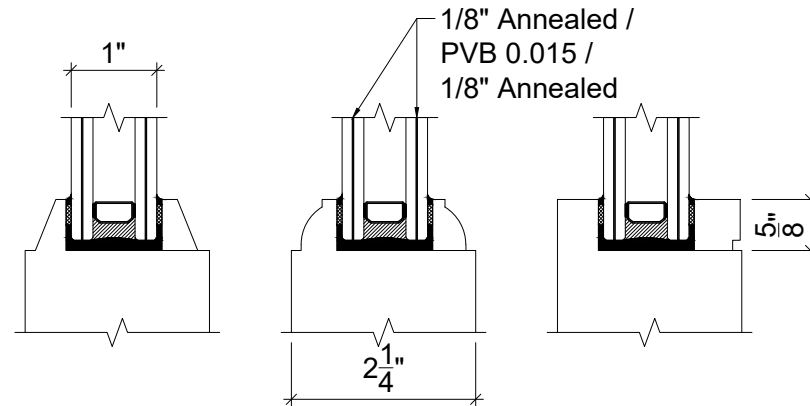

Contemporary Casement Crank Out

Exterior Elevation

Contemporary Crank Out Casement Window

- Thickness: 2 1/4"
- Jamb Depth: 5 1/2"
- Glass: 1/4" Laminated
- Screen: 1 1/4" Fixed Removable
- Hardware: Concealed hinges, Operator & Sash lock by Truth
- Wood: Mahogany

Contemporary Casement Crank Out

Exterior Elevation

Contemporary Crank Out Casement Window

- Thickness: 2 1/4"
- Jamb Depth: 5 1/2"
- Glass: 1" O.A. Laminated IG
- Screen: 1 1/4" Fixed Removable
- Hardware: Concealed hinges, Operator & Sash lock by Truth
- Wood: Mahogany