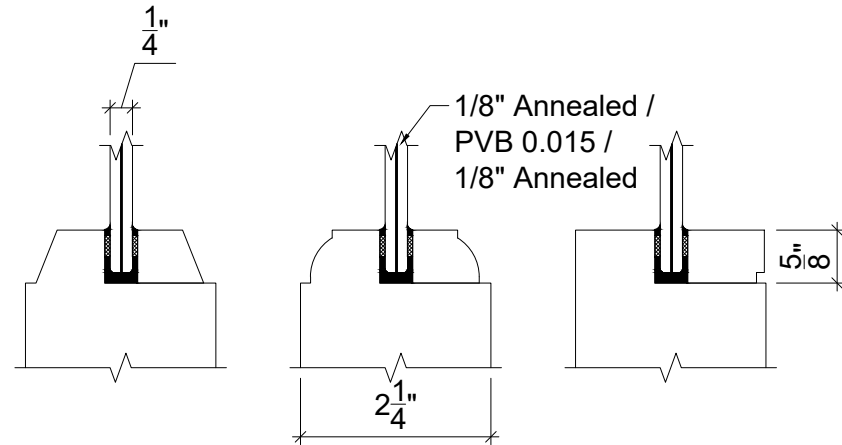

Contemporary Casement Crank Out

Exterior Elevation

Contemporary Crank Out Casement Window

- Thickness: 2 1/4"
- Jamb Depth: 5 1/2"
- Glass: 1/4" Laminated
- Screen: 1 1/4" Fixed Removable
- Hardware: Concealed hinges, Operator & Sash lock by Truth
- Wood: Mahogany

Contemporary Casement Crank Out

Exterior Elevation

Contemporary Crank Out Casement Window

- Thickness: 2 1/4"
- Jamb Depth: 5 1/2"
- Glass: 1" O.A. Laminated IG
- Screen: 1 1/4" Fixed Removable
- Hardware: Concealed hinges, Operator & Sash lock by Truth
- Wood: Mahogany