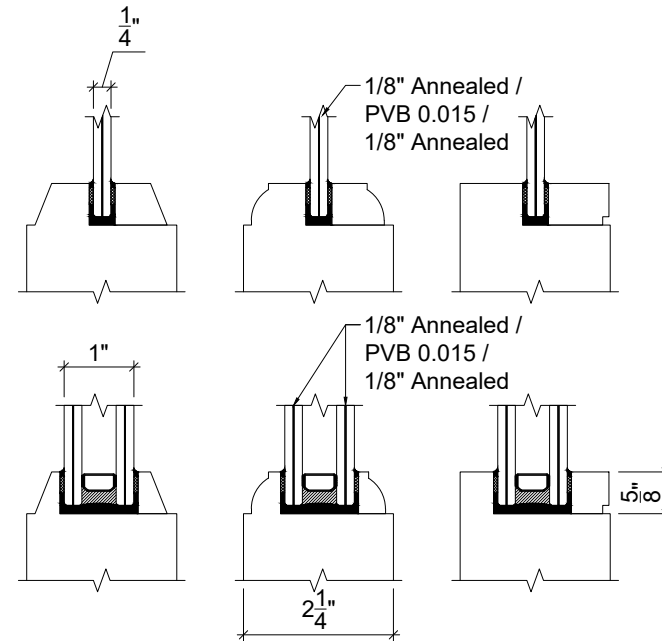

# Contemporary Push Out Casement

Exterior Elevation

## Contemporary Crank Out Casement Window

Thickness: 2 1/4"  
 Jamb Depth: 6 1/2"  
 Glass: 1" O.A. Laminated IG  
 Screen: 1 3/8" Hinged Screen  
 Hardware: 4"x4" Hinges & Siegenia  
 Lock System  
 Wood: Mahogany

Vertical Detail