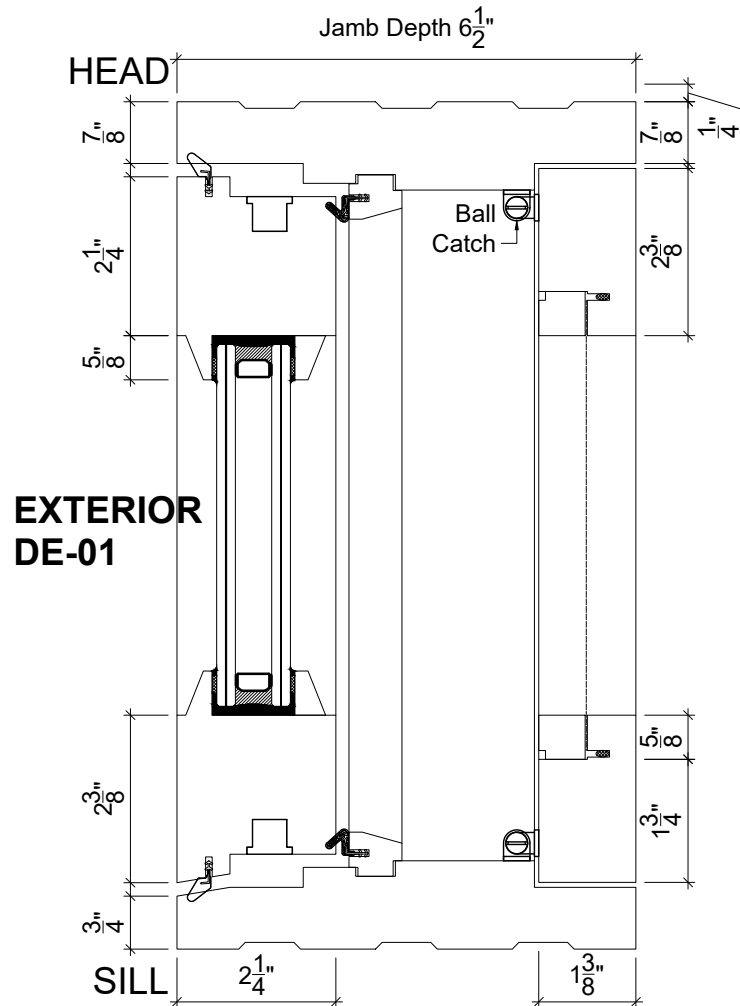

# Contemporary Push Out Casement

Exterior Elevation

## Contemporary Crank Out Casement Window

Thickness: 2 1/4"  
 Jamb Depth: 6 1/2"  
 Glass: 1" O.A. Laminated IG  
 Screen: 1 3/8" Hinged Screen  
 Hardware: 4"x4" Hinges & Siegenia  
 Lock System  
 Wood: Mahogany

Vertical Detail