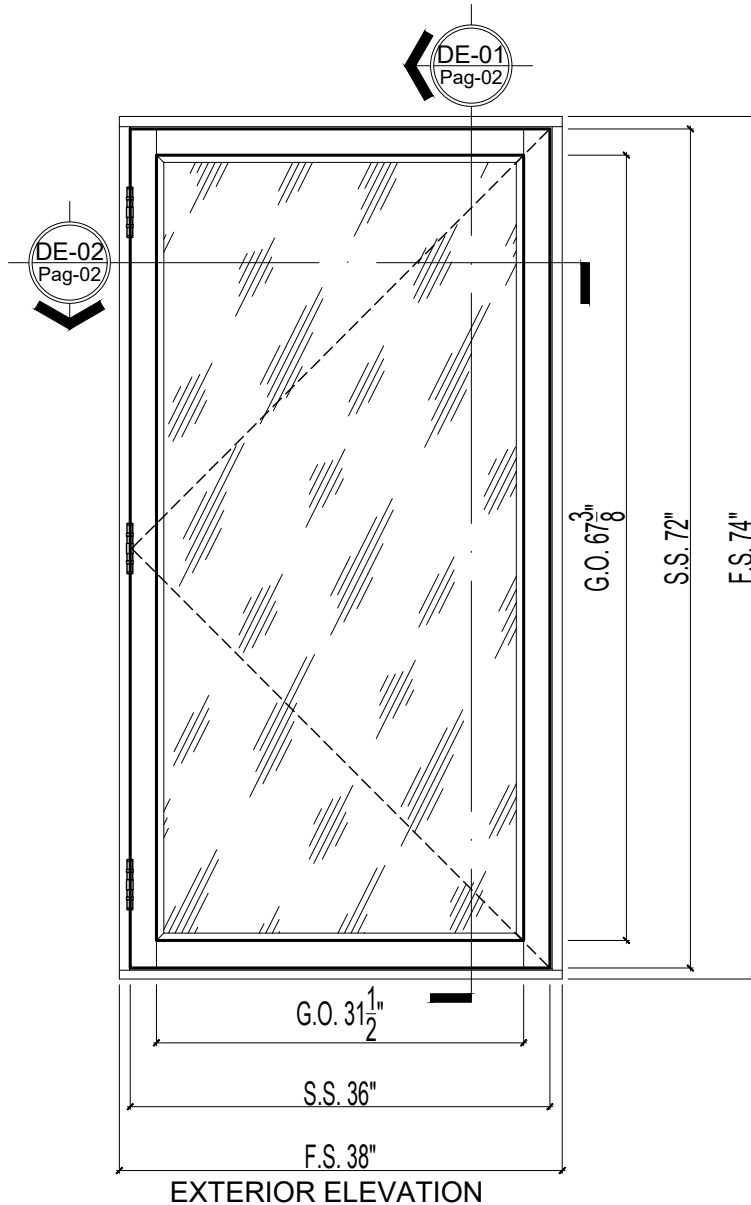

# Contemporary Push Out Casement

Exterior Elevation

## Contemporary Crank Out Casement Window

Thickness: 2 1/4"  
 Jamb Depth: 6 1/2"  
 Glass: 1" O.A. Laminated IG  
 Screen: 1 3/8" Hinged Screen  
 Hardware: 4"x4" Hinges & Siegenia  
 Lock System  
 Wood: Mahogany

Vertical Detail