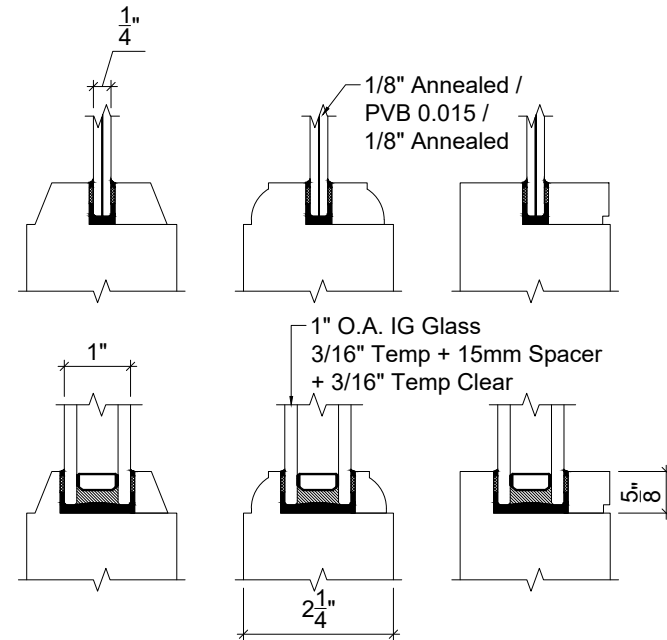

# Contemporary Push Out Casement

Exterior Elevation

## Contemporary Push Out Casement Window

Thickness: 2 1/4"  
 Jamb Depth: 5"  
 Glass: 1" O.A. Tempered IG  
 Hardware: Concealed friction hinge  
 by truth, Lock system by  
 Siegenia  
 Wood: Mahogany