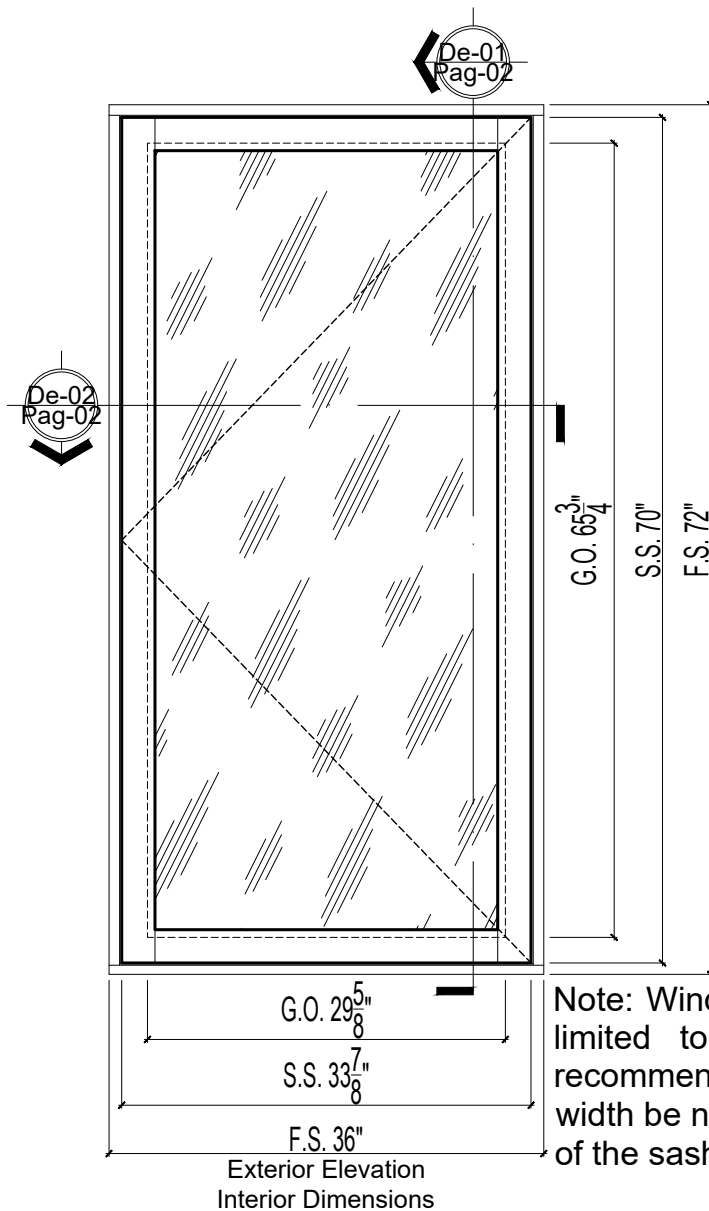

# Contemporary Push Out Casement

Exterior Elevation

## Contemporary Push Out Casement Window

Thickness: 2 1/4"  
 Jamb Depth: 5"  
 Glass: 1" O.A. Tempered IG  
 Hardware: Concealed friction hinge  
 by truth, Lock system by  
 Siegenia  
 Wood: Mahogany