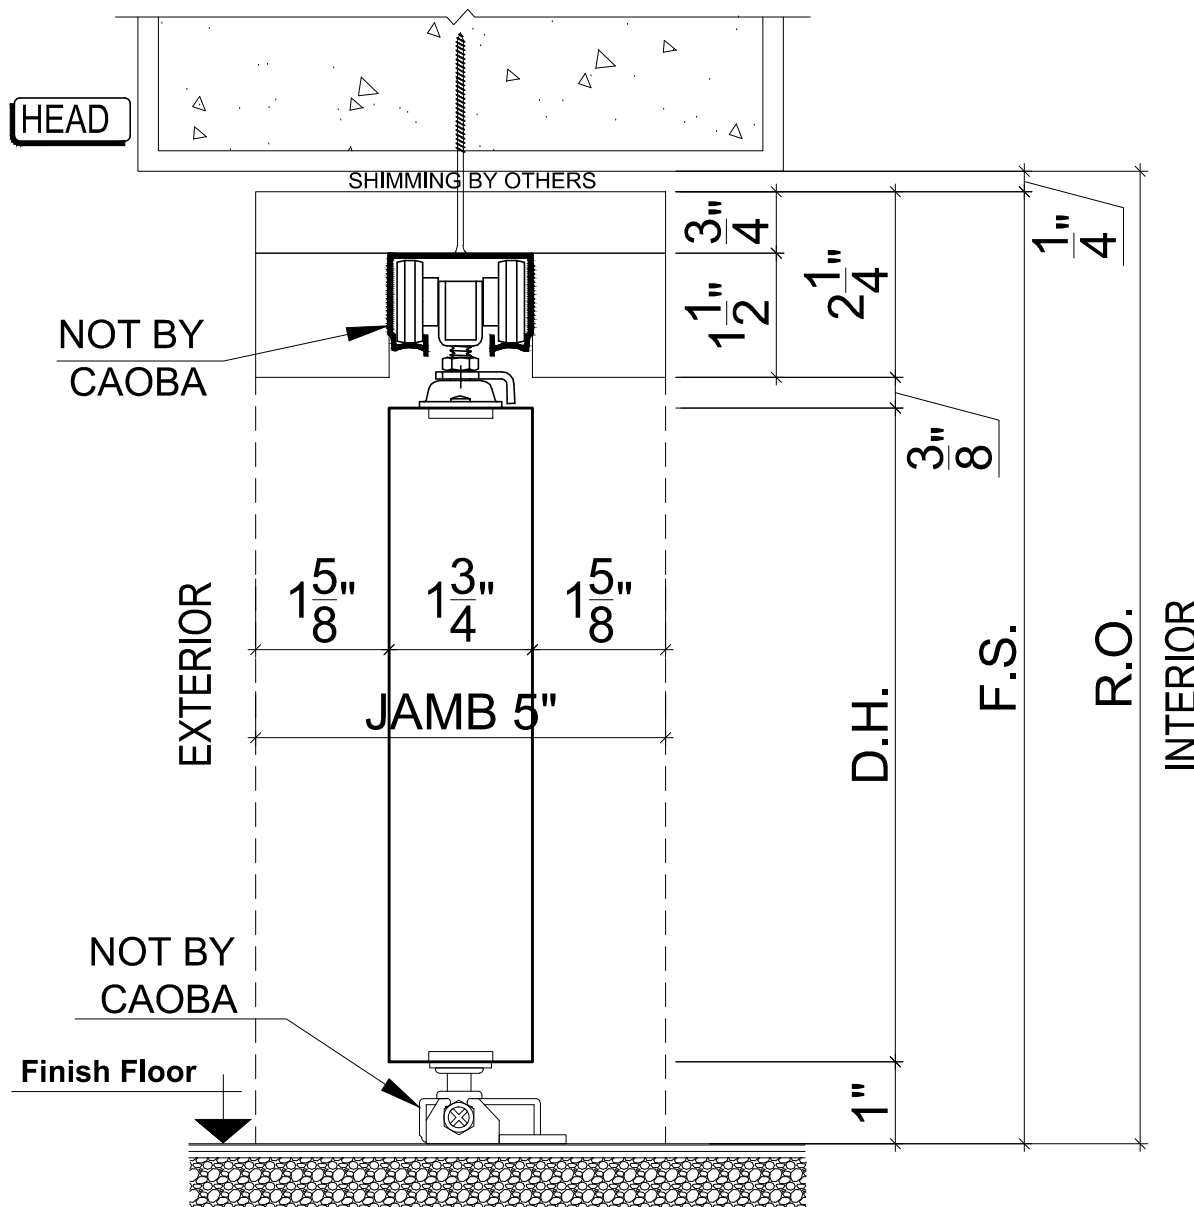

Thickness: 1 3/4" Doors
 Jamb Depth: 5"
 Hardware: Not by Caoba
 Wood: Mahogany

DE-01