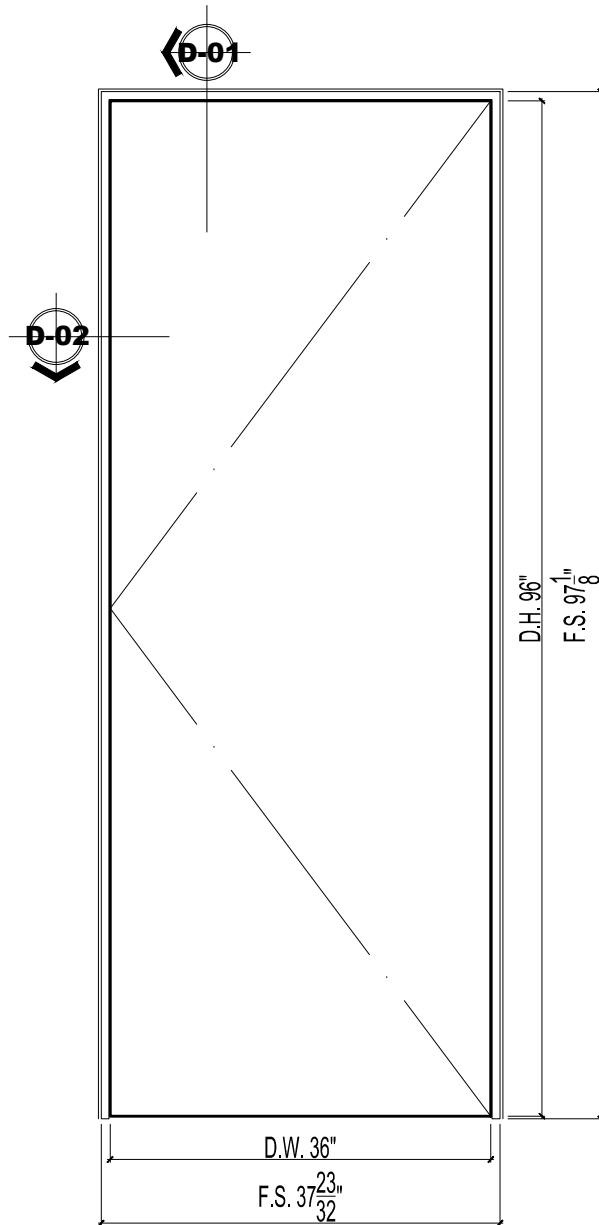

IN SWING WOOD DOOR

Exterior Elevation

Thickness: 1 3/4" Doors
 Jamb Depth: 5"
 Hardware: Hinges 4" x 4" by Deltana
 Wood: Mahogany