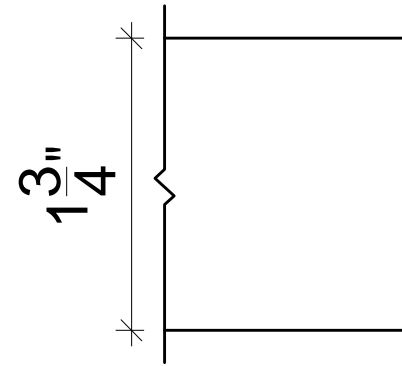

IN SWING WOOD DOOR

Exterior Elevation

Thickness: 1 3/4" Doors
 Jamb Depth: 5"
 Hardware: Hinges 4" x 4" by Deltana
 Wood: Mahogany