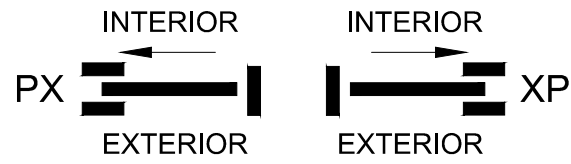

Thickness: 1 3/4" Doors
 Jamb Depth: 5"
 Hardware: Not by Caoba
 Wood: Mahogany

SINGLE POCKET WOOD DOOR

Assembly details