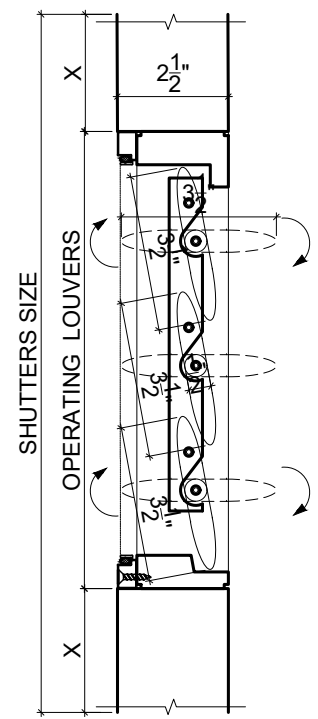

# PLANTATION SHUTTERS

Exterior Elevation

## Plantation Shutter

Jamb Depth: N/A"

Glass: N/A

Wood: Mahogany