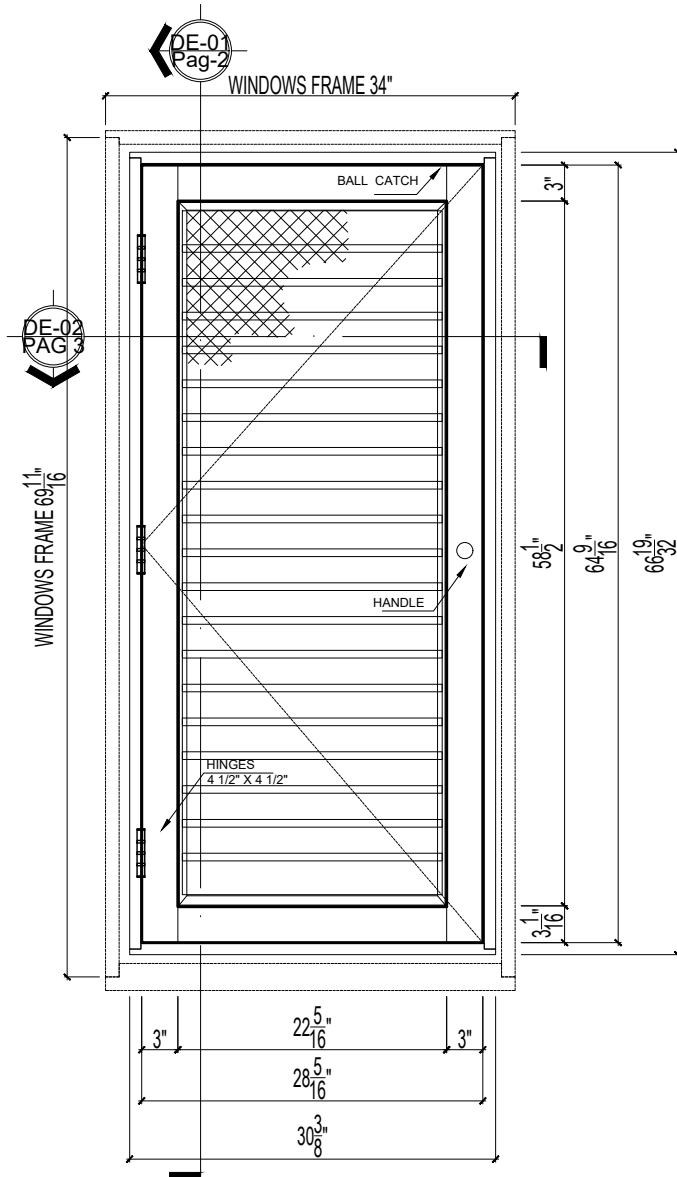

# PLANTATION SHUTTERS

Exterior Elevation

## Plantation Shutter

Jamb Depth: N/A"

Glass: N/A

Wood: Mahogany