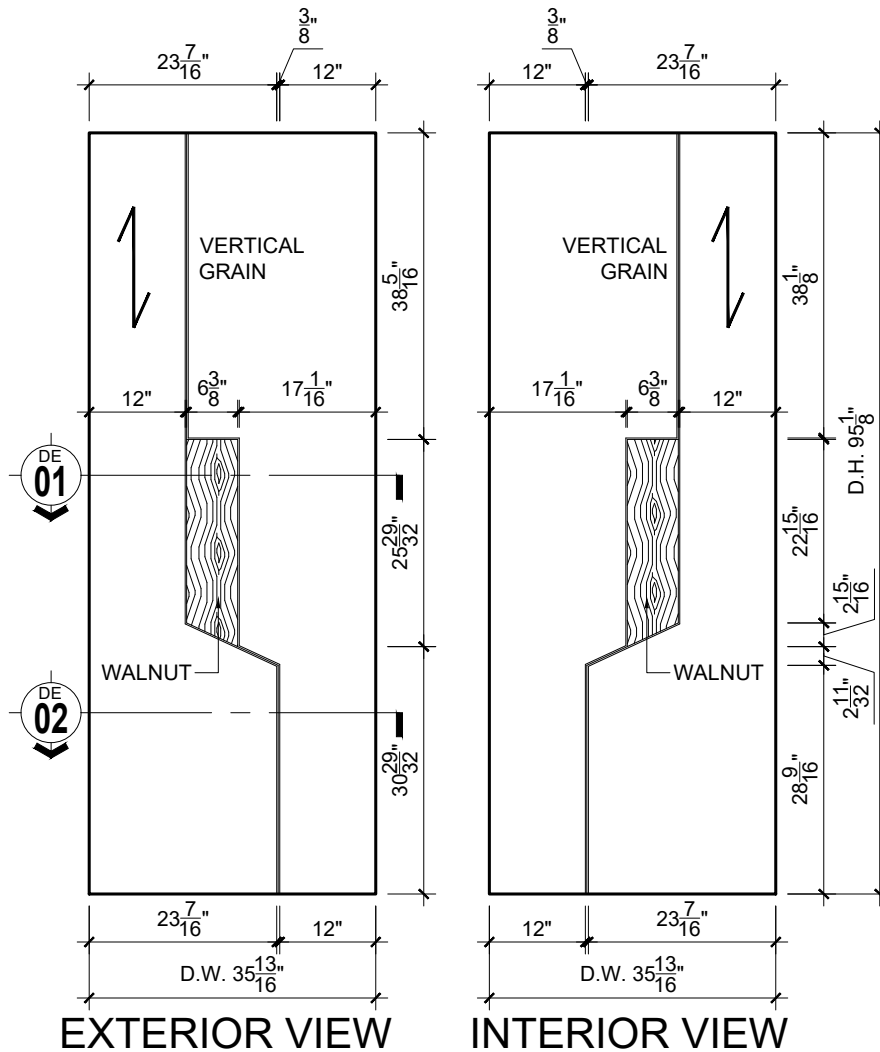

FIRE RATED FLUSH DOOR 60 min.

EXTERIOR ELEVATION

SINGLE SWING DOOR 60 MIN. FIRE RATED	
FIRE RATED	
Wood	Rift Cut White Oak w/ Walnut
Thickness	1 3/4"
Panel	N/A
Glass	N/A
Hardware	N/A
Jamb Depth	N/A

LEGEND	
D.W.	DOOR WIDTH
D.H.	DOOR HEIGHT
F.O.	FRAME SIZE

FIRE RATED FLUSH DOOR 60 min.

ASSEMBLY DETAILS